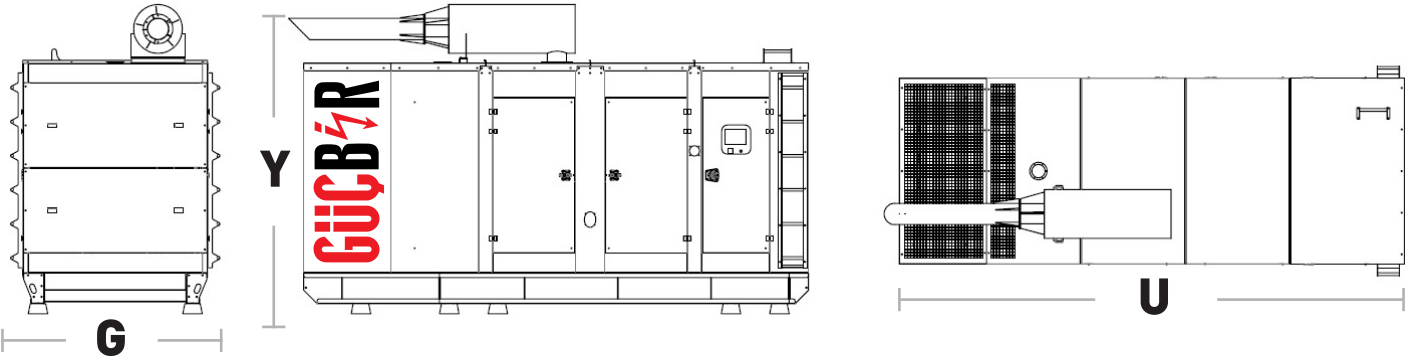

DIMENSIONS

WITHOUT CABIN

Length (L) x Width (W) x Height (H)	mm	1770x850x1440
Weight	kg	1160
Fuel Tank Capacity	lt	135

WITH CANOPY

Length (L) x Width (W) x Height (H)	mm	2225x950x1660
Weight	kg	1220
Fuel Tank Capacity	lt	135