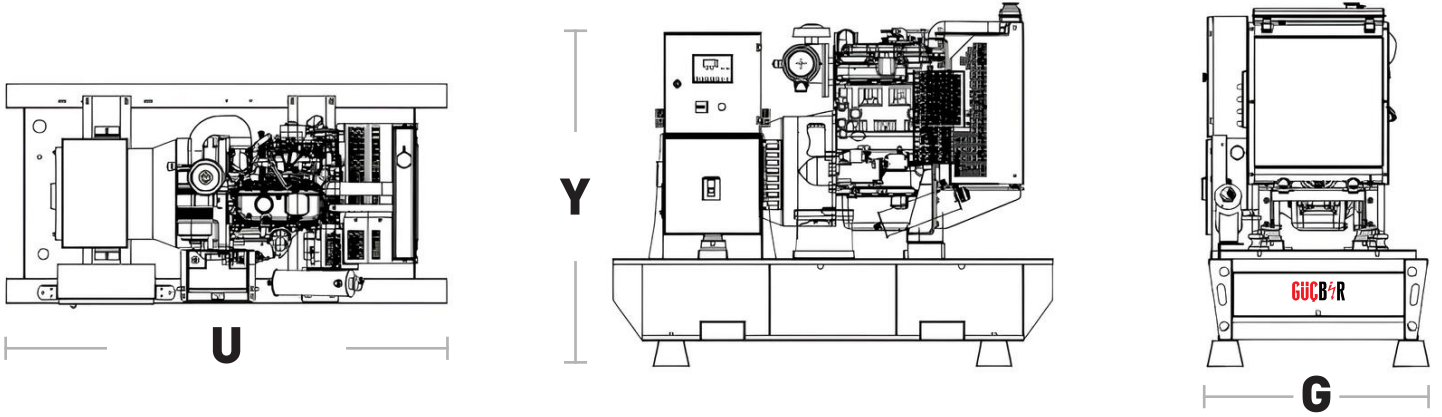

ENGINE

Brand		CUMMINS
Model		4BTAA3.3G15
Engine Type		4 Stroke - Diesel
Spray Pattern		Direct Injection
Suction System		Natural
Number of Cylinders		3
Cylinder Diameter and Stroke	mm	91,4x127
Cylinder Volume	L	3,3
Cooling Type		Water Cooling
Fuel Consumption at Stand by Load	l/h	10,4
100% Fuel Consumption at Prime Load	l/h	8,5
75% Fuel Consumption at Prime Load	l/h	6,1
50% Fuel Consumption at Prime Load	l/h	4,3
Total Oil Capacity	L	6,5
Total Cooling Capacity	L	8,6
Governor Type	Type	Electronic

DIMENSIONS

WITHOUT CABIN

Length (L) x Width (W) x Height (H)	mm	1770x850x1440
Weight	kg	1160
Fuel Tank Capacity	lt	135

WITH CANOPY

Length (L) x Width (W) x Height (H)	mm	2225x950x1660
Weight	kg	1220
Fuel Tank Capacity	lt	135